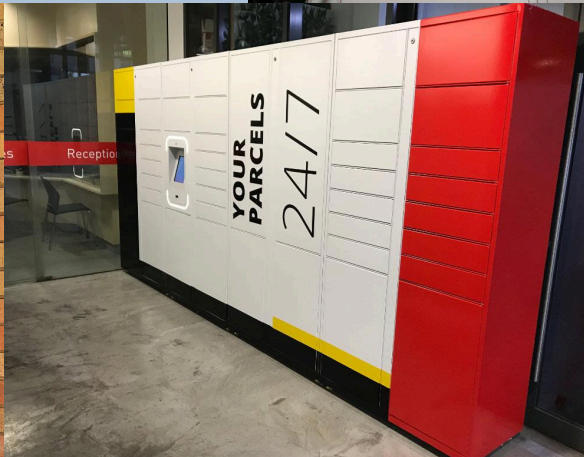

Colour Options & Custom Finishes

Our standard colours are white gloss and matte black. Bespoke vinyl designs can be applied for a custom finish unique to each location.

Matte black

Perfect canvas

Both colours blend in seamlessly with their surroundings.

A lobby, a purpose built room or a back-of-house space — custom vinyl wrap will add another dimension to your space.

Gloss white

Vinyl wrap designs

Gold

Custom colours